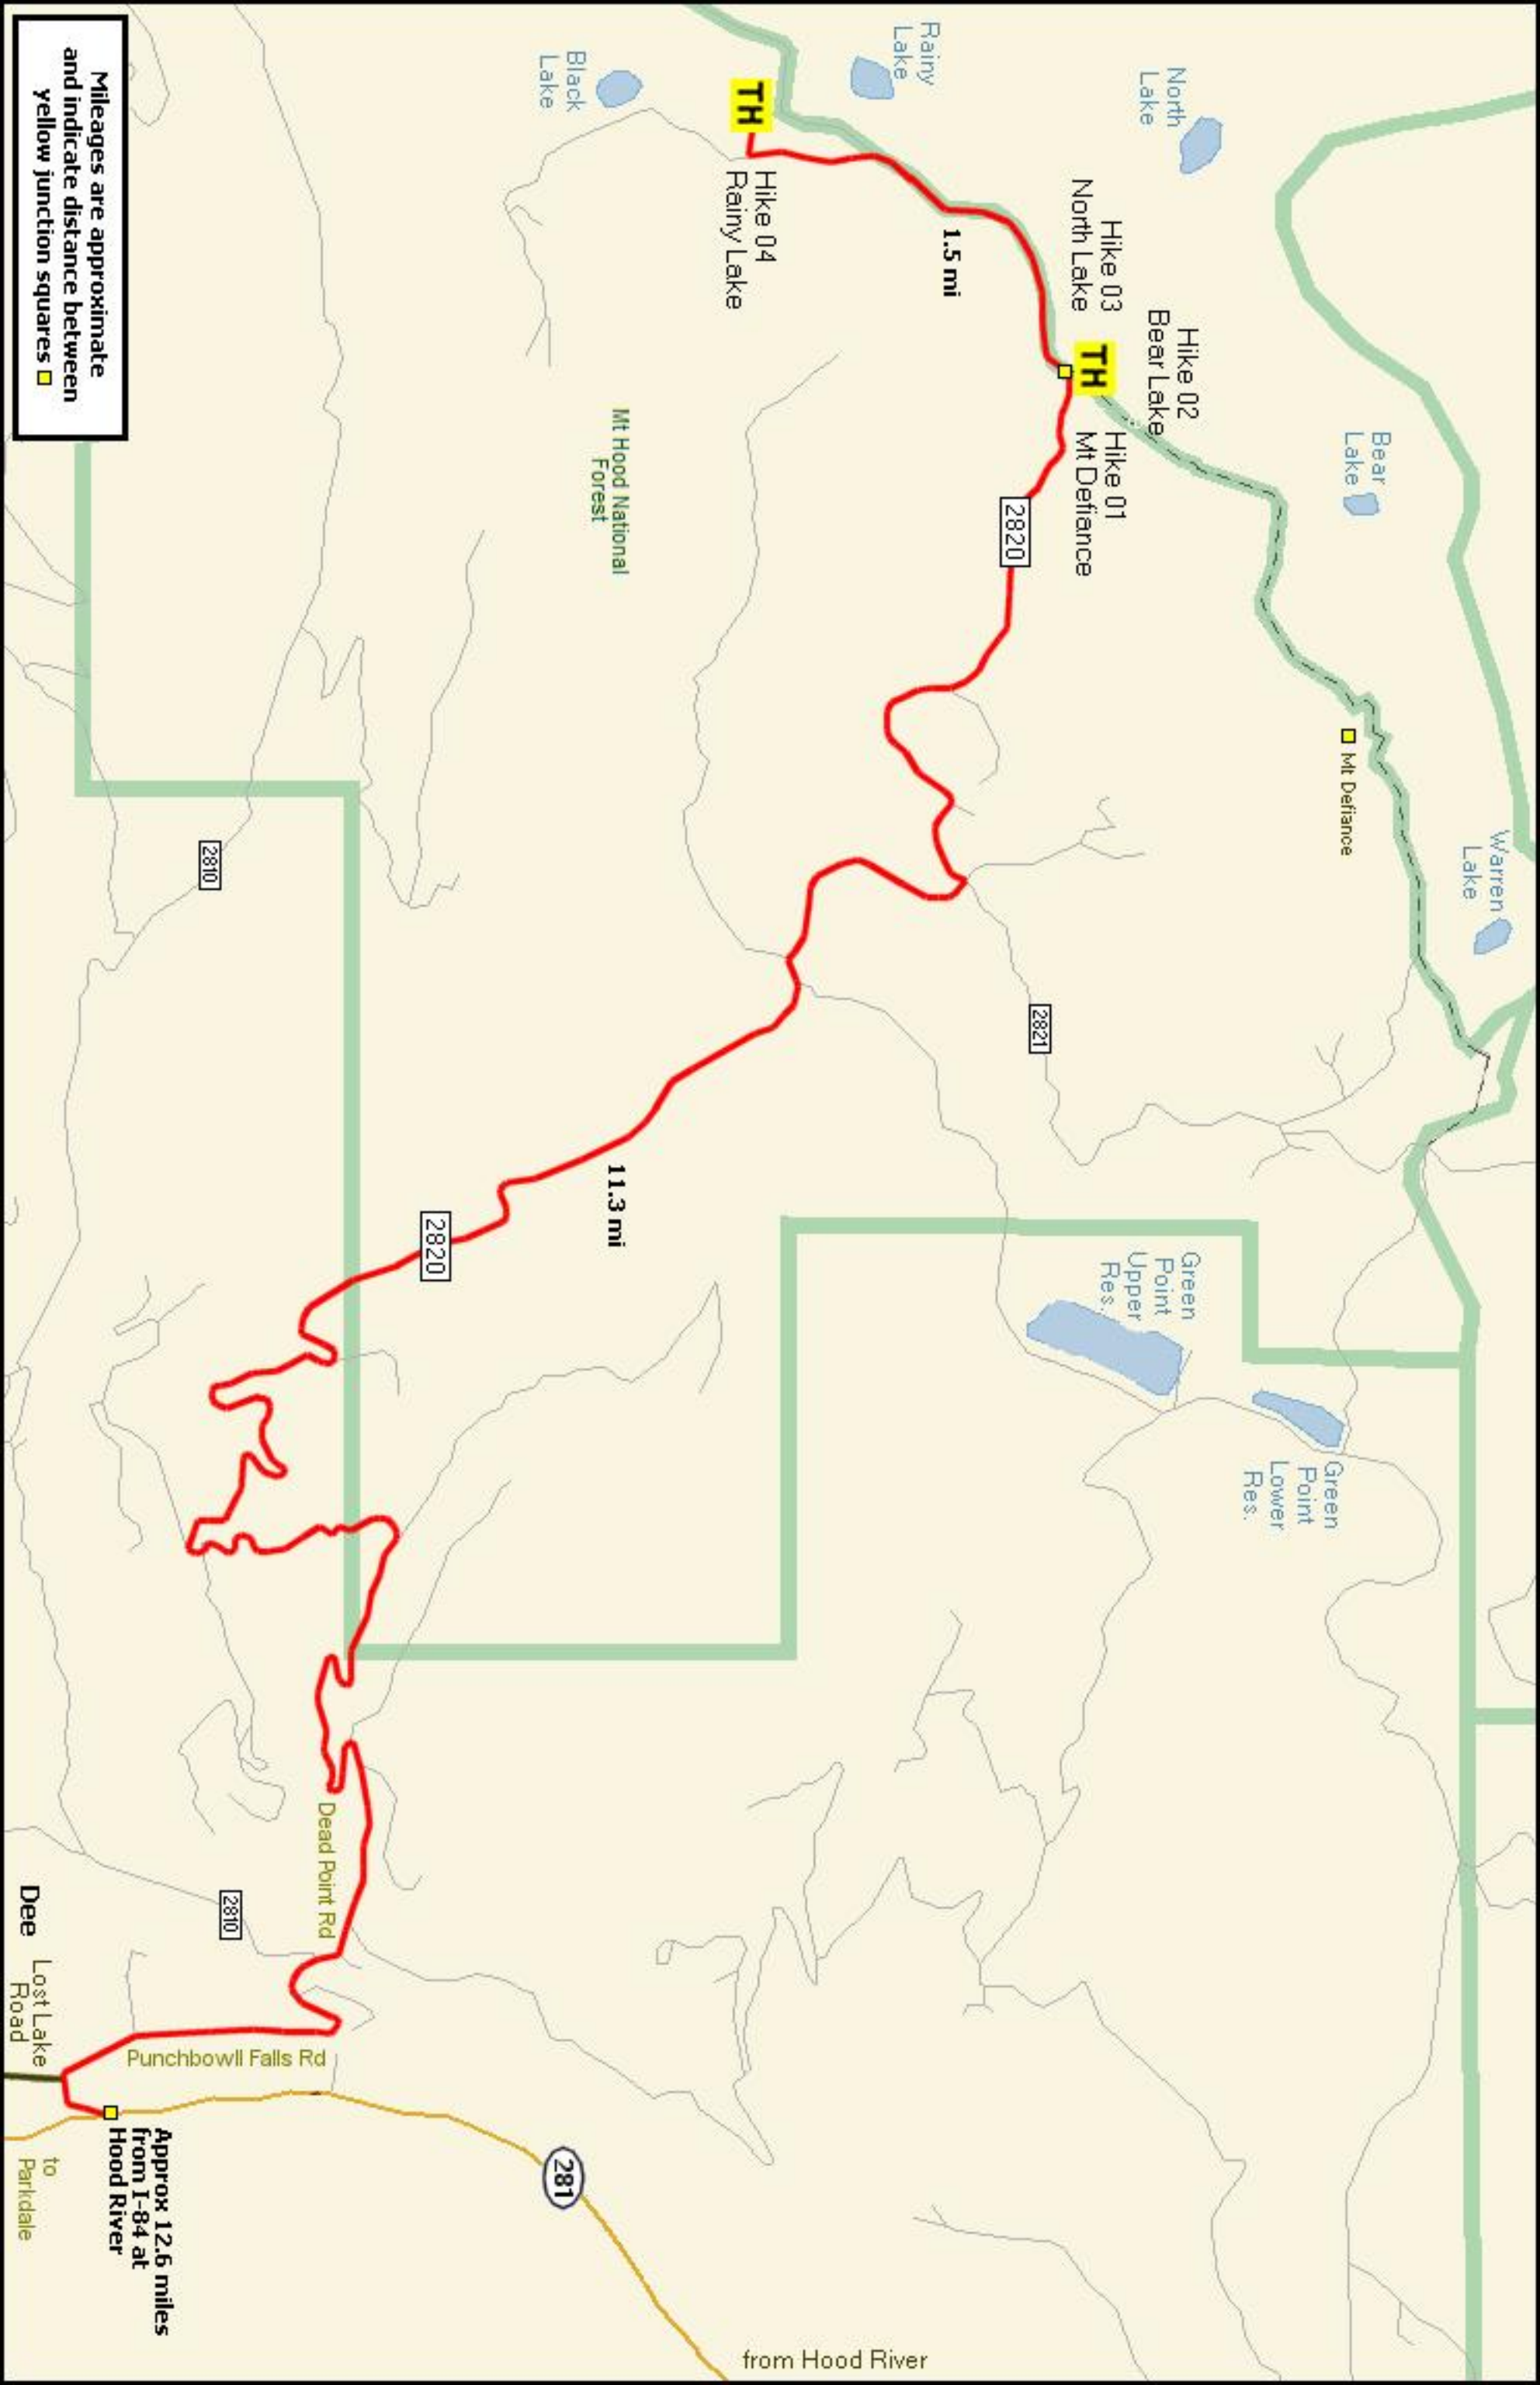

Mileages are approximate and indicate distance between yellow junction squares

from Hood River

Approx 12.6 miles from I-84 at Hood River

Dee Lost Lake Road

to Parkdale