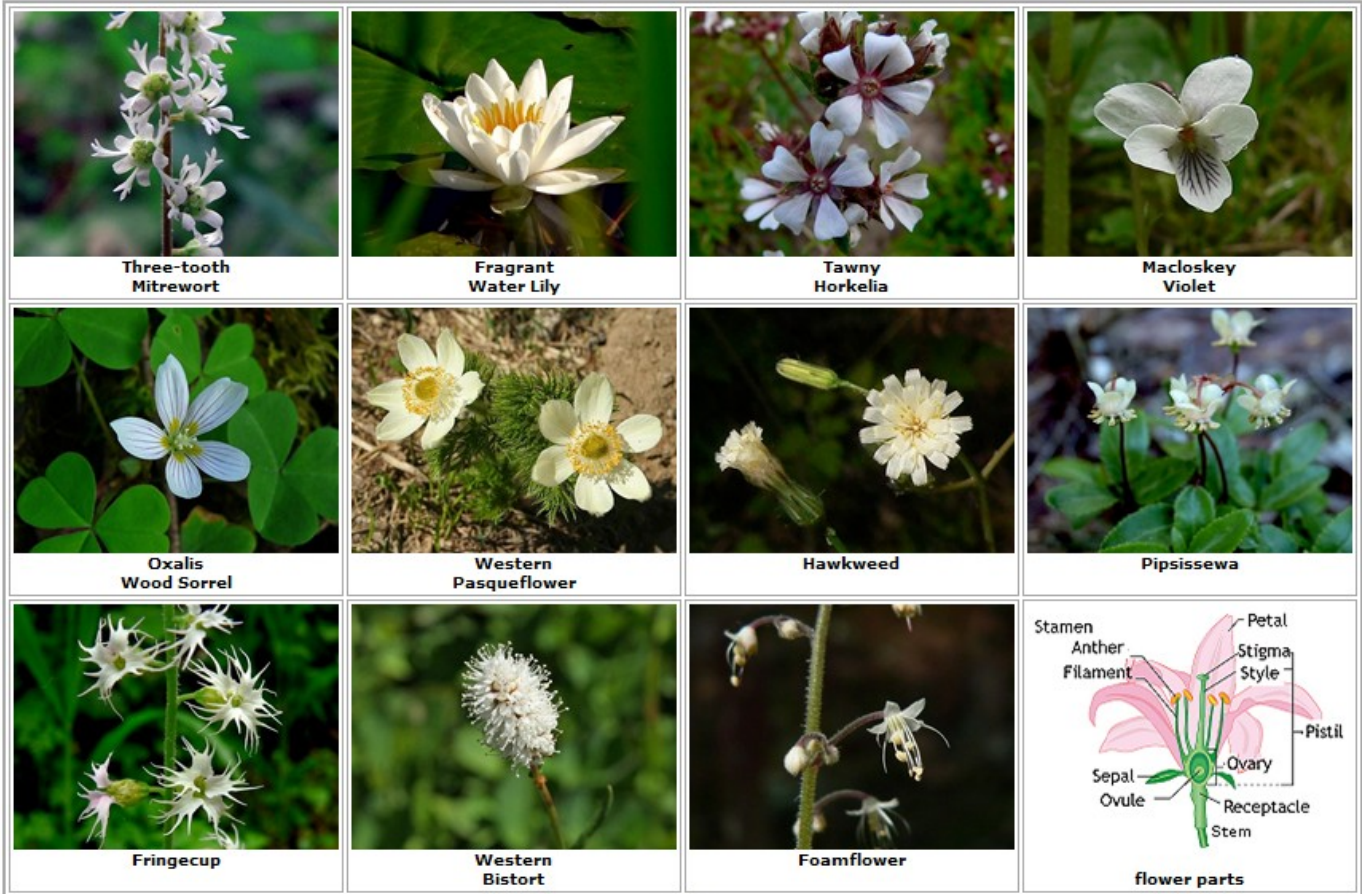

White Wildflower Guide

by Northwest Hiker

Page 6

All rights reserved.
Copyright 2013